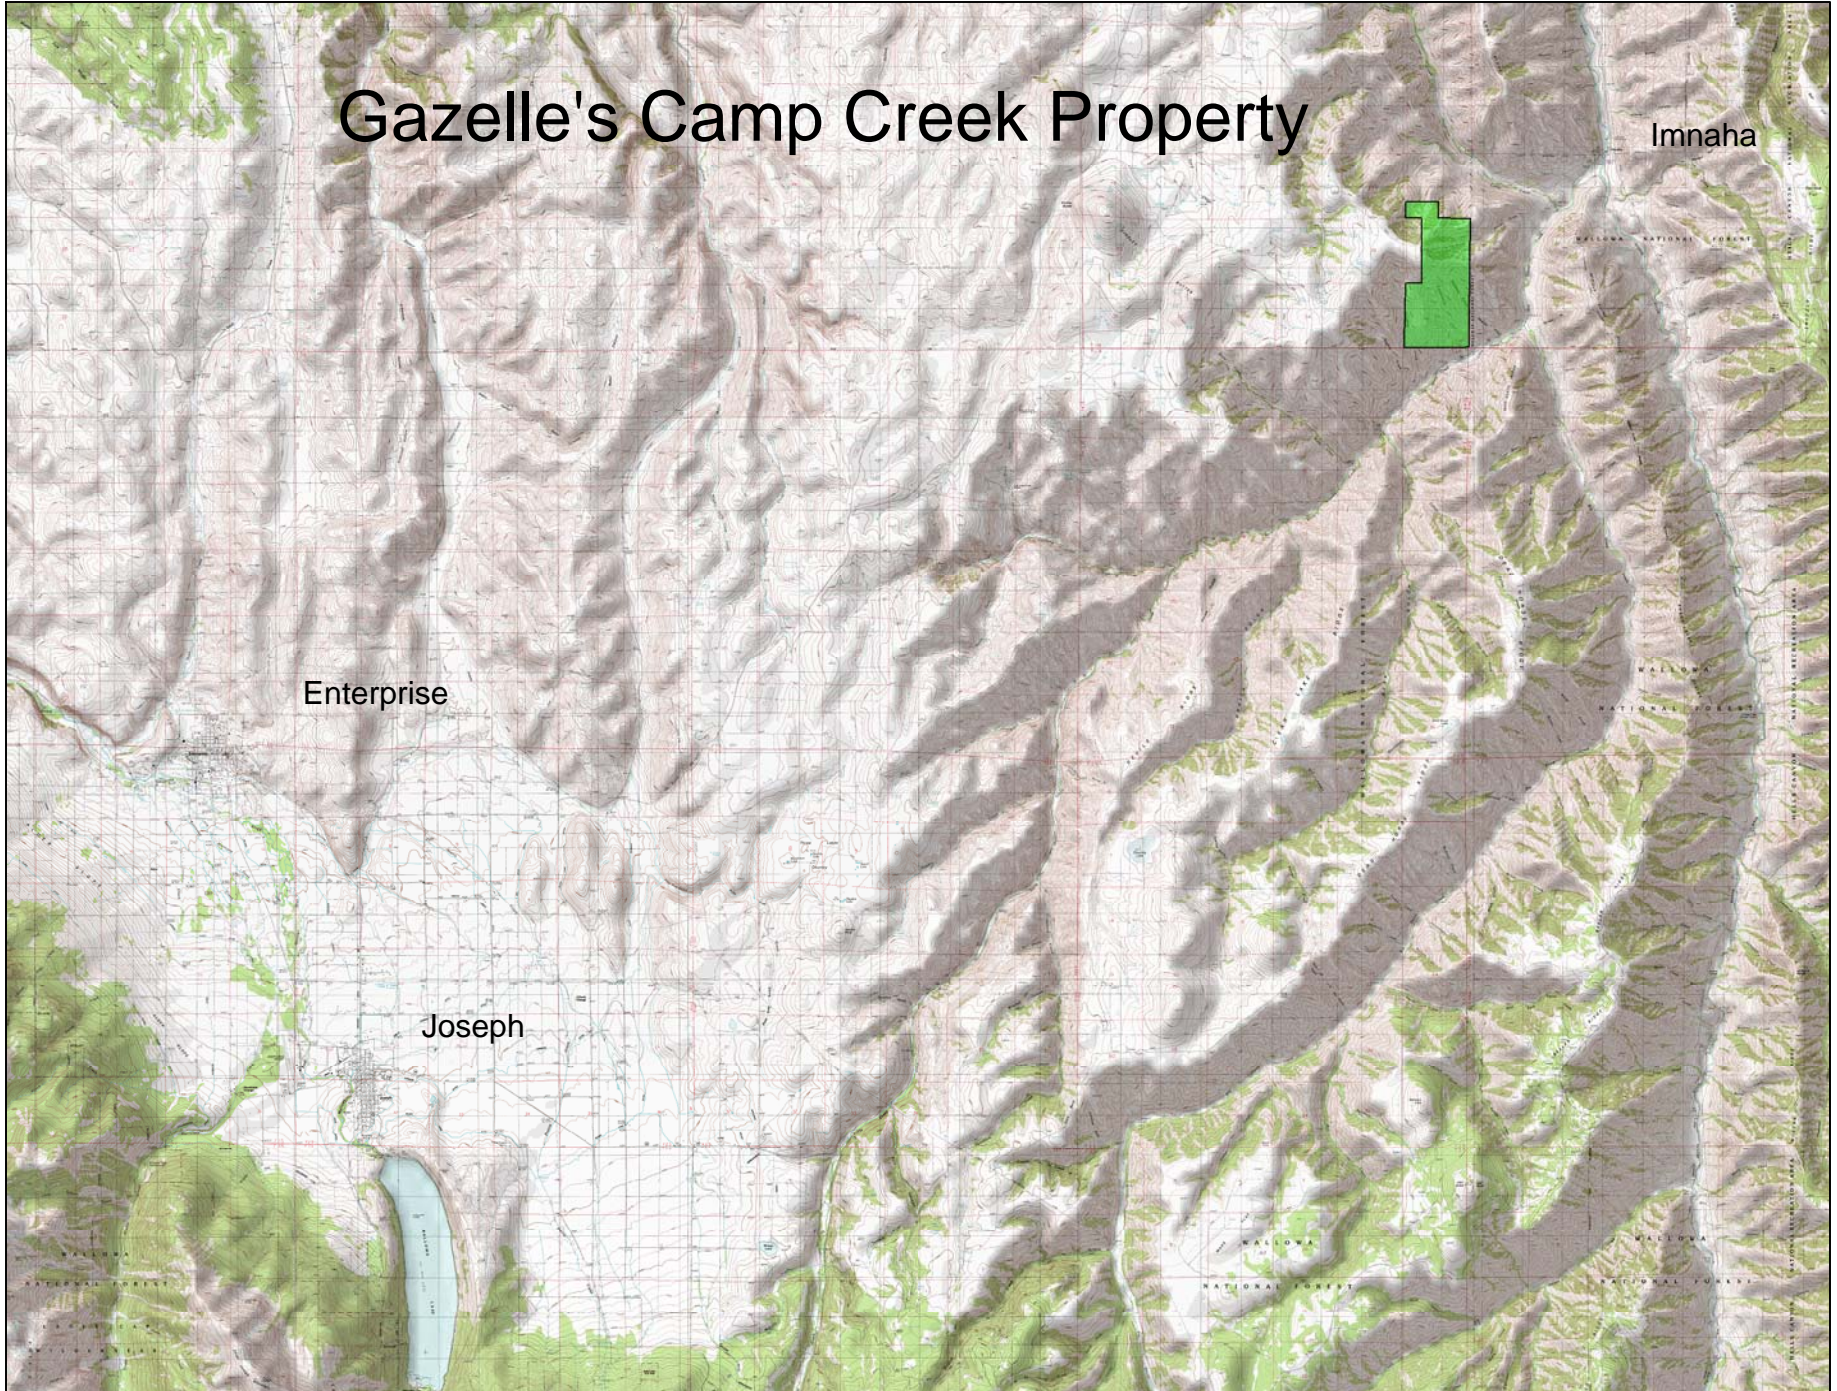

Gazelle's Camp Creek Property

Data use subject to license.

© DeLorme. XMap® 5.2 GIS Editor.

www.delorme.com

Scale 1 : 187,500

1" = 2.96 mi

Data Zoom 11-0